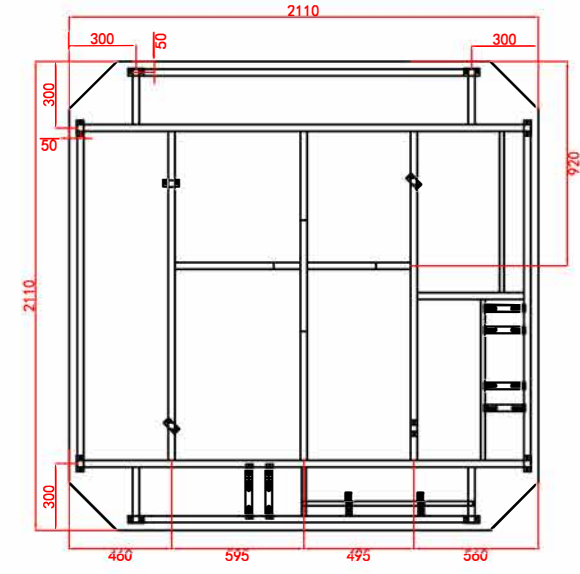

Wave

●: support/leveling point

Item	name	hole size	Item	name	hole size
1	2"directionel jet	∅38	2	2"rotate jet	∅38
3	2.5"directionel jet	∅46	4	2.5"double roto jet	∅46
5	3.5"directionel jet	∅65	6	3.5"roto jet	∅65
7	3.5"double roto jet	∅65	8	4"roto jet	∅65
9	4.5"double roto jet	∅65	10	5"roto jet	∅95
11	5 multi-port double roto jet	∅95	12	air jet	∅30
13	200GPM suction	∅85	14	drain (90GPM)	∅60
15	air regulator	∅44	16	water controler	∅56
17	LED light	∅95	18	Water diversion valve	∅80
19	aromatherapy	∅44	20	control panel	By request
21	filter	∅170	22	waterfall	By request
23	water scape	∅38	24	circulation jets	∅32
25	1"directionel jet	∅28	26	Dragon drain	∅30