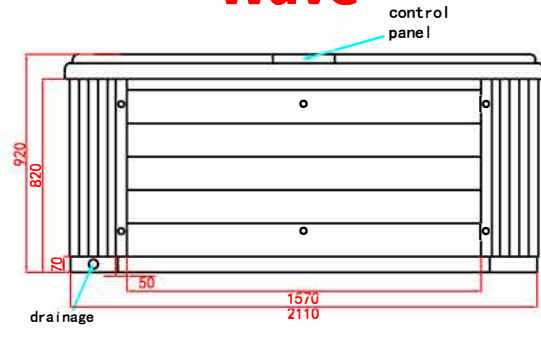

Wave

●: support/leveling point

Item	name	hole size	Item	name	hole size
1	2"directionel jet	∅38	2	2"rotate jet	∅38
3	2.5"directionel jet	∅46	4	2.5"double roto jet	∅46
5	3.5"directionel jet	∅65	6	3.5"roto jet	∅65
7	3.5"double roto jet	∅65	8	4"roto jet	∅65
9	4.5"double roto jet	∅65	10	5"roto jet	∅95
11	5 multi-port double roto jet	∅95	12	air jet	∅30
13	200GPM suction	∅85	14	drain (90GPM)	∅60
15	air regulator	∅44	16	water controler	∅56
17	LED light	∅95	18	Water diversion valve	∅80
19	aromatherapy	∅44	20	control panel	By request
21	filter	∅170	22	waterfall	By request
23	water scape	∅38	24	circulation jets	∅32
25	1"directionel jet	∅28	26	Dragon drain	∅30