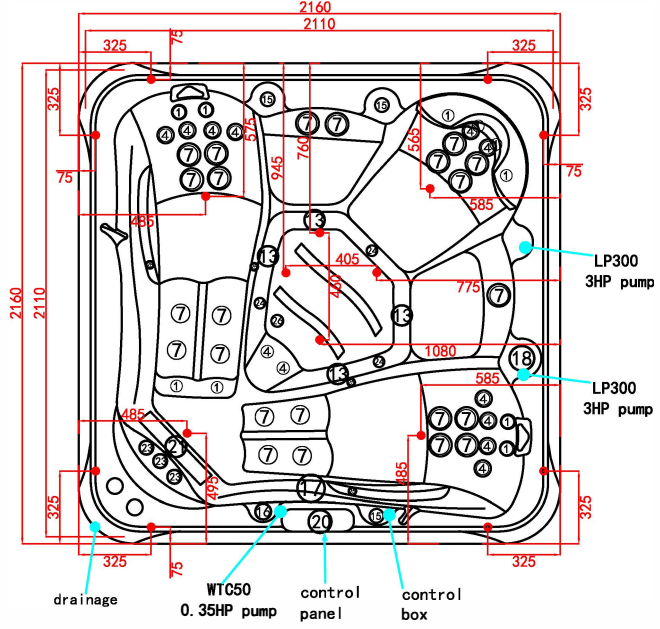

Wave

●: support/leveling point

Item	name	hole size	Item	name	hole size
1	2"directionel jet	∅38	2	2"rotate jet	∅38
3	2.5"directionel jet	∅46	4	2.5"double roto jet	∅46
5	3.5"directionel jet	∅65	6	3.5"roto jet	∅65
7	3.5"double roto jet	∅65	8	4"roto jet	∅65
9	4.5"double roto jet	∅65	10	5"roto jet	∅95
11	5 multi-port double roto jet	∅95	12	air jet	∅30
13	200GPM suction	∅85	14	drain (90GPM)	∅60
15	air regulator	∅44	16	water controler	∅56
17	LED light	∅95	18	Water diversion valve	∅80
19	aromatherapy	∅44	20	control panel	By request
21	filter	∅170	22	waterfall	By request
23	water scape	∅38	24	circulation jets	∅32
25	1"directionel jet	∅28	26	Dragon drain	∅30