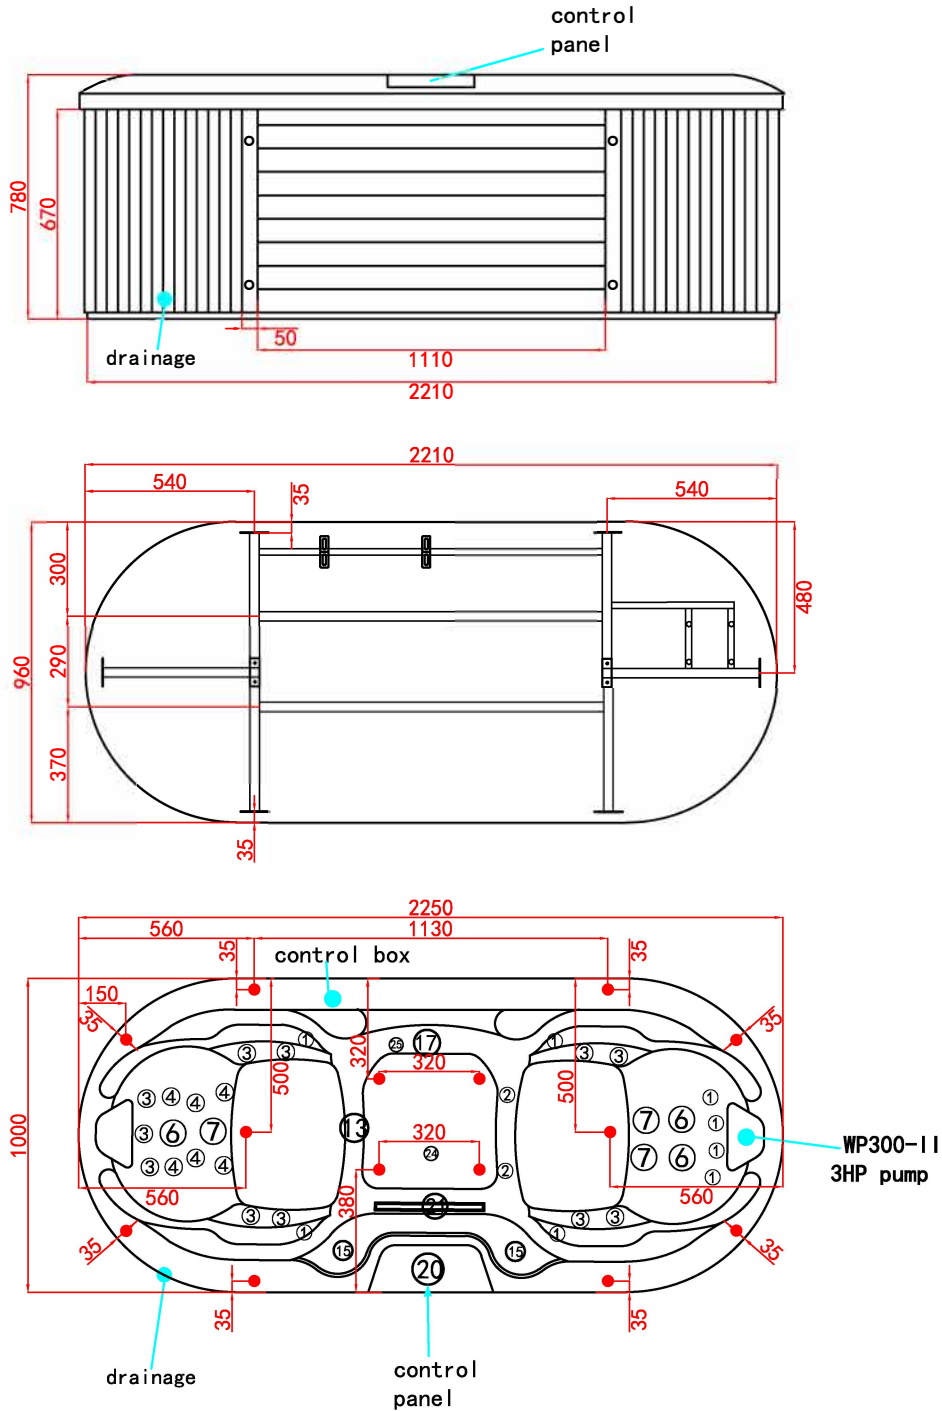

Sky

●: support/leveling point

Item	name	hole size	Item	name	hole size
1	2"diretionel jet	ø38	2	2"rotate jet	ø38
3	2.5"diretionel jet	ø46	4	2.5"doubble roto jet	ø46
5	3.5"diretionel jet	ø65	6	3.5"roto jet	ø65
7	3.5"doubble roto jet	ø65	8	4"roto jet	ø65
9	4.5"doubble roto jet	ø65	10	5"roto jet	ø95
11	5"multi-port double roto jet	ø95	12	air jet	ø30
13	200GPM suction	ø85	14	drain (90GPM)	ø60
15	air regulator	ø44	16	water controler	ø56
17	LED light	ø95	18	Water diversion valve	ø80
19	aromatherapy	ø44	20	control panel	By request
21	filter	200*200	22	waterfall	By request
23	water scape	ø38	24	Dragon drain	ø30
25	cirulation jets	ø32			